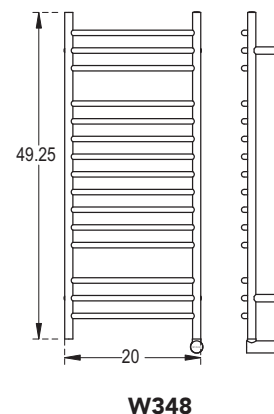

Metro Collection™ Towel Warmers