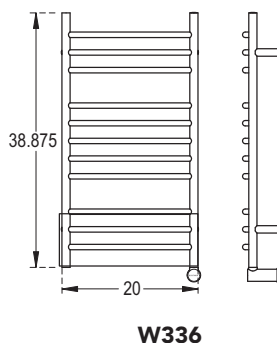

Metro Collection™ Towel Warmers