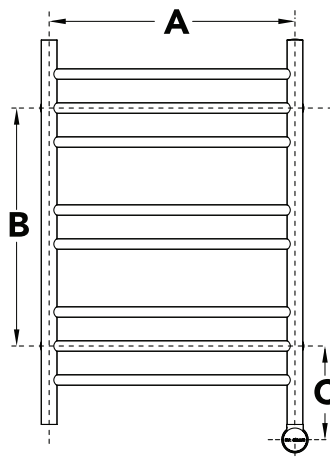

MOUNTING DIMENSIONS (inches)

MODEL	A	B	C	Weight (lbs)	Watts
W328	18⁷/₁₆	17¹⁵/₁₆	7¹/₄	10	98
F328	Free Standing Model			10	98
W336	18⁷/₁₆	25⁹/₁₆	7¹/₄	14	133
W348	18⁷/₁₆	35³/₄	7¹/₄	18	168

NOTE: Towel warmers have slight dimensional variations and must be measured prior to installation.