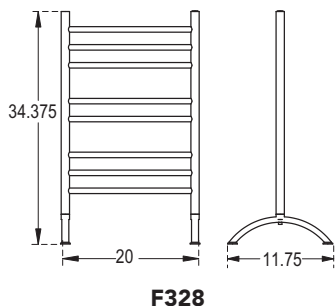

Metro Collection™ Towel Warmers