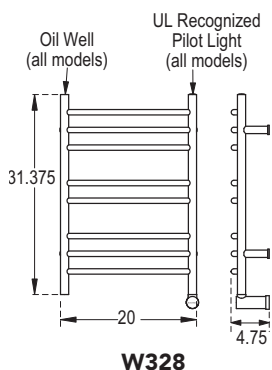

Metro Collection™ Towel Warmers