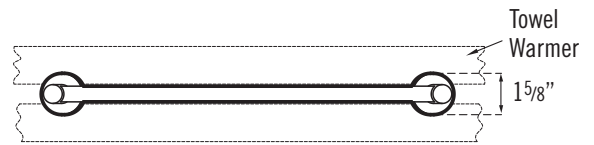

Broadway Collection™ Accessories

Available for all Towel Warmers

- **ROBE HOOK**

Ideal for hanging and gently warming a robe.

- **SINGLE TOWEL RACK***

For storing or draping facial or small towel. Not heated. Extends 3" from towel warmer front.

- **TRIPLE TOWEL RACK***

Perfect for storing bath towels. Not heated. Extends 8.5" from towel warmer front.

* Not for model W216

FOR ILLUSTRATIVE PURPOSES ONLY. IMPORTANT NOTE: FOR SAFE AND TROUBLE FREE INSTALLATION visit mrsteam.com or scan the QR code before installation to download the Installation, Operation and Maintenance Manual or refer to the manual provided with the unit.