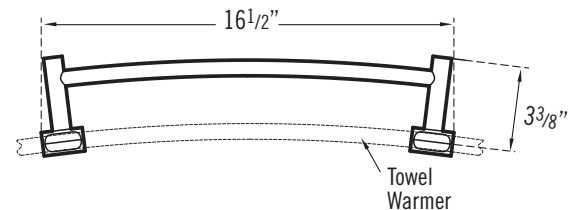

Broadway Collection™ Accessories

Available for all Towel Warmers

- **ROBE HOOK**

Ideal for hanging and gently warming a robe.

- **SINGLE TOWEL RACK***

For storing or draping facial or small towel. Not heated. Extends 3" from towel warmer front.

- **TRIPLE TOWEL RACK***

Perfect for storing bath towels. Not heated. Extends 8.5" from towel warmer front.

* Not for model W216

FOR ILLUSTRATIVE PURPOSES ONLY. IMPORTANT NOTE: FOR SAFE AND TROUBLE FREE INSTALLATION visit mrsteam.com or scan the QR code before installation to download the Installation, Operation and Maintenance Manual or refer to the manual provided with the unit.