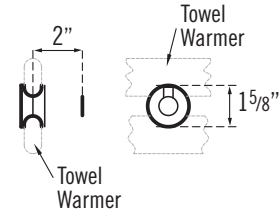

Broadway Collection™ Accessories

Available for all Towel Warmers

- **ROBE HOOK**

Ideal for hanging and gently warming a robe.

- **SINGLE TOWEL RACK***

For storing or draping facial or small towel. Not heated. Extends 3" from towel warmer front.

- **TRIPLE TOWEL RACK***

Perfect for storing bath towels. Not heated. Extends 8.5" from towel warmer front.

* Not for model W216

FOR ILLUSTRATIVE PURPOSES ONLY. IMPORTANT NOTE: FOR SAFE AND TROUBLE FREE INSTALLATION visit mrsteam.com or scan the QR code before installation to download the Installation, Operation and Maintenance Manual or refer to the manual provided with the unit.