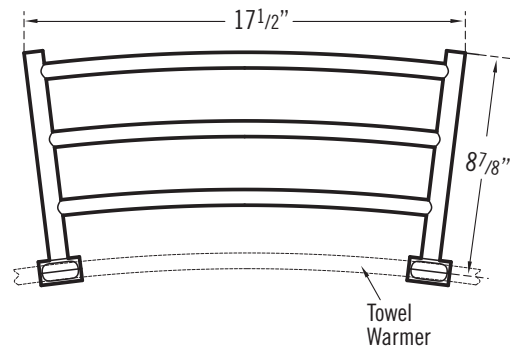

Broadway Collection™ Accessories

Available for all Towel Warmers

- **ROBE HOOK**

Ideal for hanging and gently warming a robe.

- **SINGLE TOWEL RACK***

For storing or draping facial or small towel. Not heated. Extends 3" from towel warmer front.

- **TRIPLE TOWEL RACK***

Perfect for storing bath towels. Not heated. Extends 8.5" from towel warmer front.

* Not for model W216

FOR ILLUSTRATIVE PURPOSES ONLY. IMPORTANT NOTE: FOR SAFE AND TROUBLE FREE INSTALLATION visit mrsteam.com or scan the QR code before installation to download the Installation, Operation and Maintenance Manual or refer to the manual provided with the unit.