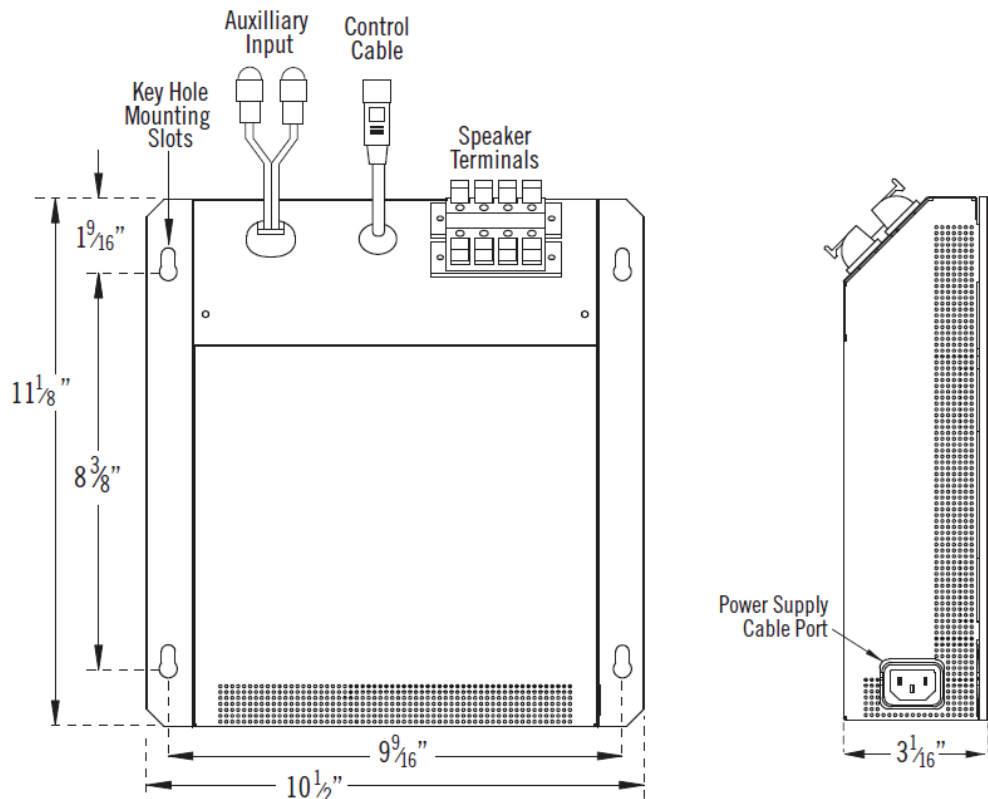

AudioWizard

- For use with any shower
- Accepts most sources of audio input
- Equipped with a Bluetooth V 2.0 A, AVDTP transceiver
- Designed to operate with up to 4 speakers
- Speaker Impedance: 8 Ohm
- Can be controlled with the iSteam steambath control or with the AudioWizard stand-alone control
- Maximum power output: 40W x 4 ch (160W total)
- Input Voltage: ~120VAC 50-60Hz
- 10 & 1/2" x 11 & 1/8" x 3 & 1/16"