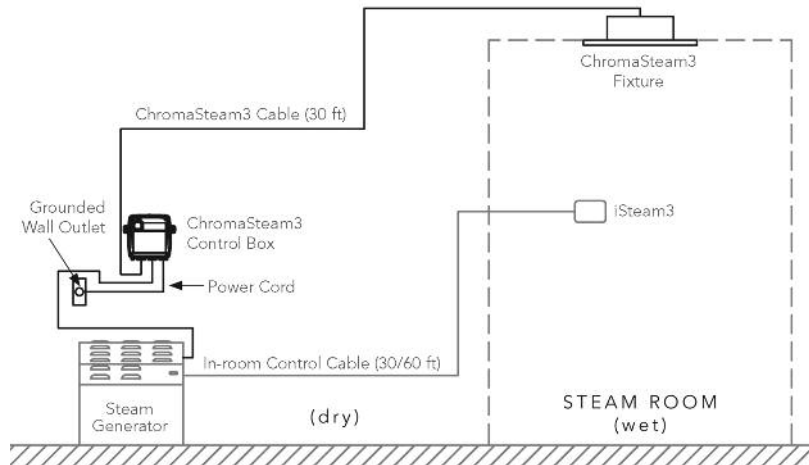

ChromaSteam3™

ChromaSteam3 is only for use with iSteam3

BOX CONTENTS

The MSCHROMA3 includes all of the following:

- (1) Installation and Operation Manual
- (1) Light Fixture, LED Controller
- (1) Tube of Silicone
- (1) 30 ft. cable
- Rough-in Box

IMPORTANT NOTE: The ChromaSteam System is for mood lighting only and not a substitute for general illumination.

ChromaSteam3 is rated 0.4 amps at 120 VAC

The ChromaSteam3 System allows you to select color and modes directly from the iSteam3 control. The built-in color micro-processor allows you to choose one color from the color selection wheel and set color intensity. Included low voltage power supply. Available in white or black.

For mood lighting only.

FOR ILLUSTRATIVE PURPOSES ONLY.

IMPORTANT NOTE: FOR SAFE AND TROUBLE FREE INSTALLATION visit mrsteam.com or scan the QR code before installation to download the Installation, Operation and Maintenance Manual or refer to the manual provided with the unit.

MODEL	BEZEL COLOR	PROJECT INFORMATION	
MSCHROMA3	☐ BK Black	Location:	Contractor:
	☐ WH White	Architect:	Submitted By:
		Engineer:	Date:
Notes: