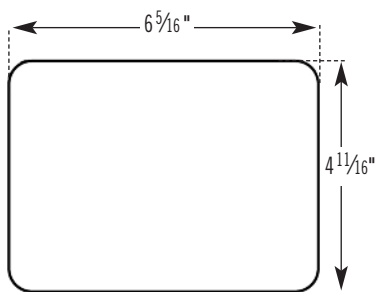

ChromaSteam3™

ChromaSteam3 is only for use with iSteam3

BOX CONTENTS

The MSCHROMA3 includes all of the following:

- (1) Installation and Operation Manual
- (1) Light Fixture, LED Controller
- (1) Tube of Silicone
- (1) 30 ft. cable
- Rough-in Box

IMPORTANT NOTE: The ChromaSteam System is for mood lighting only and not a substitute for general illumination.

ChromaSteam3 is rated 0.4 amps at 120 VAC

The ChromaSteam3 System allows you to select color and modes directly from the iSteam3 control. The built-in color micro-processor allows you to choose one color from the color selection wheel and set color intensity. Included low voltage power supply. Available in white or black.

For mood lighting only.

FOR ILLUSTRATIVE PURPOSES ONLY.

IMPORTANT NOTE: FOR SAFE AND TROUBLE FREE INSTALLATION visit mrsteam.com or scan the QR code before installation to download the Installation, Operation and Maintenance Manual or refer to the manual provided with the unit.

MODEL	BEZEL COLOR	PROJECT INFORMATION	
MSCHROMA3	☐ BK Black	Location:	Contractor:
	☐ WH White	Architect:	Submitted By:
		Engineer:	Date:
Notes: