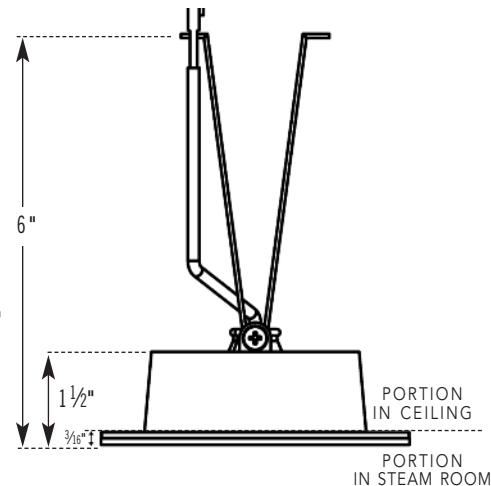

ChromaSteam3™

ChromaSteam3 is only for use with iSteam3

BOX CONTENTS

The MSCHROMA3 includes all of the following:

- (1) Installation and Operation Manual
- (1) Light Fixture, LED Controller
- (1) Tube of Silicone
- (1) 30 ft. cable
- Rough-in Box

IMPORTANT NOTE: The ChromaSteam System is for mood lighting only and not a substitute for general illumination.

ChromaSteam3 is rated 0.4 amps at 120 VAC

The ChromaSteam3 System allows you to select color and modes directly from the iSteam3 control. The built-in color micro-processor allows you to choose one color from the color selection wheel and set color intensity. Included low voltage power supply. Available in white or black.

For mood lighting only.

FOR ILLUSTRATIVE PURPOSES ONLY.

IMPORTANT NOTE: FOR SAFE AND TROUBLE FREE INSTALLATION visit mrsteam.com or scan the QR code before installation to download the Installation, Operation and Maintenance Manual or refer to the manual provided with the unit.

MODEL	BEZEL COLOR	PROJECT INFORMATION	
MSCHROMA3	☐ BK Black	Location:	Contractor:
	☐ WH White	Architect:	Submitted By:
		Engineer:	Date:
Notes: