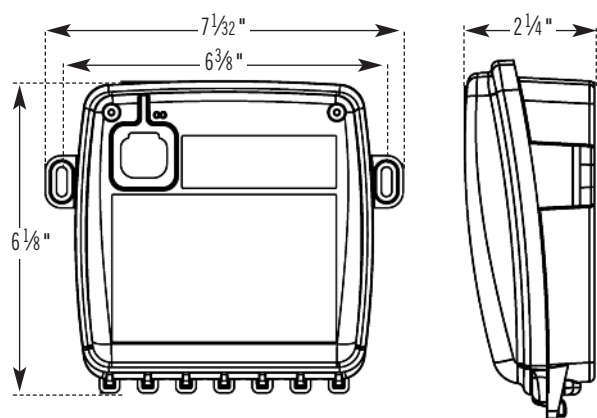

ChromaSteam3™

ChromaSteam3 is only for use with iSteam3

BOX CONTENTS

The MSCHROMA3 includes all of the following:

- (1) Installation and Operation Manual
- (1) Light Fixture, LED Controller
- (1) Tube of Silicone
- (1) 30 ft. cable
- Rough-in Box

IMPORTANT NOTE: The ChromaSteam System is for mood lighting only and not a substitute for general illumination.

ChromaSteam3 is rated 0.4 amps at 120 VAC

The ChromaSteam3 System allows you to select color and modes directly from the iSteam3 control. The built-in color micro-processor allows you to choose one color from the color selection wheel and set color intensity. Included low voltage power supply. Available in white or black.

For mood lighting only.

FOR ILLUSTRATIVE PURPOSES ONLY.

IMPORTANT NOTE: FOR SAFE AND TROUBLE FREE INSTALLATION visit mrsteam.com or scan the QR code before installation to download the Installation, Operation and Maintenance Manual or refer to the manual provided with the unit.

MODEL	BEZEL COLOR	PROJECT INFORMATION	
MSCHROMA3	☐ BK Black	Location:	Contractor:
	☐ WH White	Architect:	Submitted By:
		Engineer:	Date:
Notes: