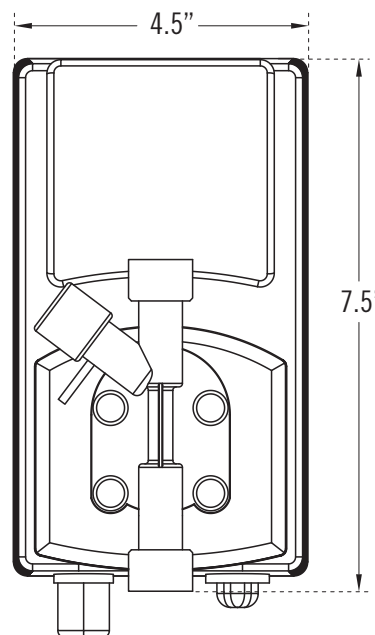

AromaSteam

CONTENTS:

- 6 feet of pressure hose
- 2 feet of suction hose
- Filter
- Atomizing Nozzle
- Installation and Operation Manual

- Electronic oil delivery system evenly infuses scent into steam
- Complete with hoses, fittings and oil atomizer
- Can be controlled directly from an iSteam® or iTempoPlus®
- AromaSteam System oils available in one-liter bottles
- The AromaSteam is rated 0.5 Amps at 120 VAC
- cULus Listed

Dimensions: 7.5"W x 4.5"H x 4.5"D
 Weight: 5 pounds
 Motor voltage 120 VAC, 50/60 Hz
 Current Draw 0.5 Amps

FOR ILLUSTRATIVE PURPOSES ONLY. IMPORTANT NOTE: FOR SAFE AND TROUBLE FREE INSTALLATION visit mrsteam.com or scan the QR code before installation to download the Installation, Operation and Maintenance Manual or refer to the manual provided with the unit.