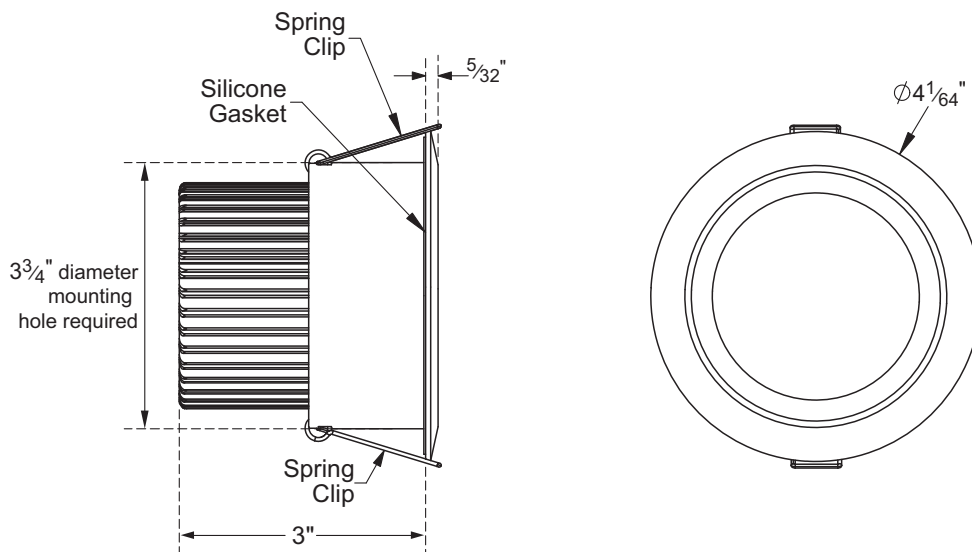

### LED Recessed Light

- Low voltage LED Light
- Supplied with 120 Volt LED Driver
- 600 Lumens
- 3000K Color Temperature
- IC Rated
- Suitable for use in damp locations
- UL Listed
- Maximum Ceiling Thickness 1 1/4"
- Supplied with Rough-in Bracket
- Dimmable when used with an ELV style dimmer