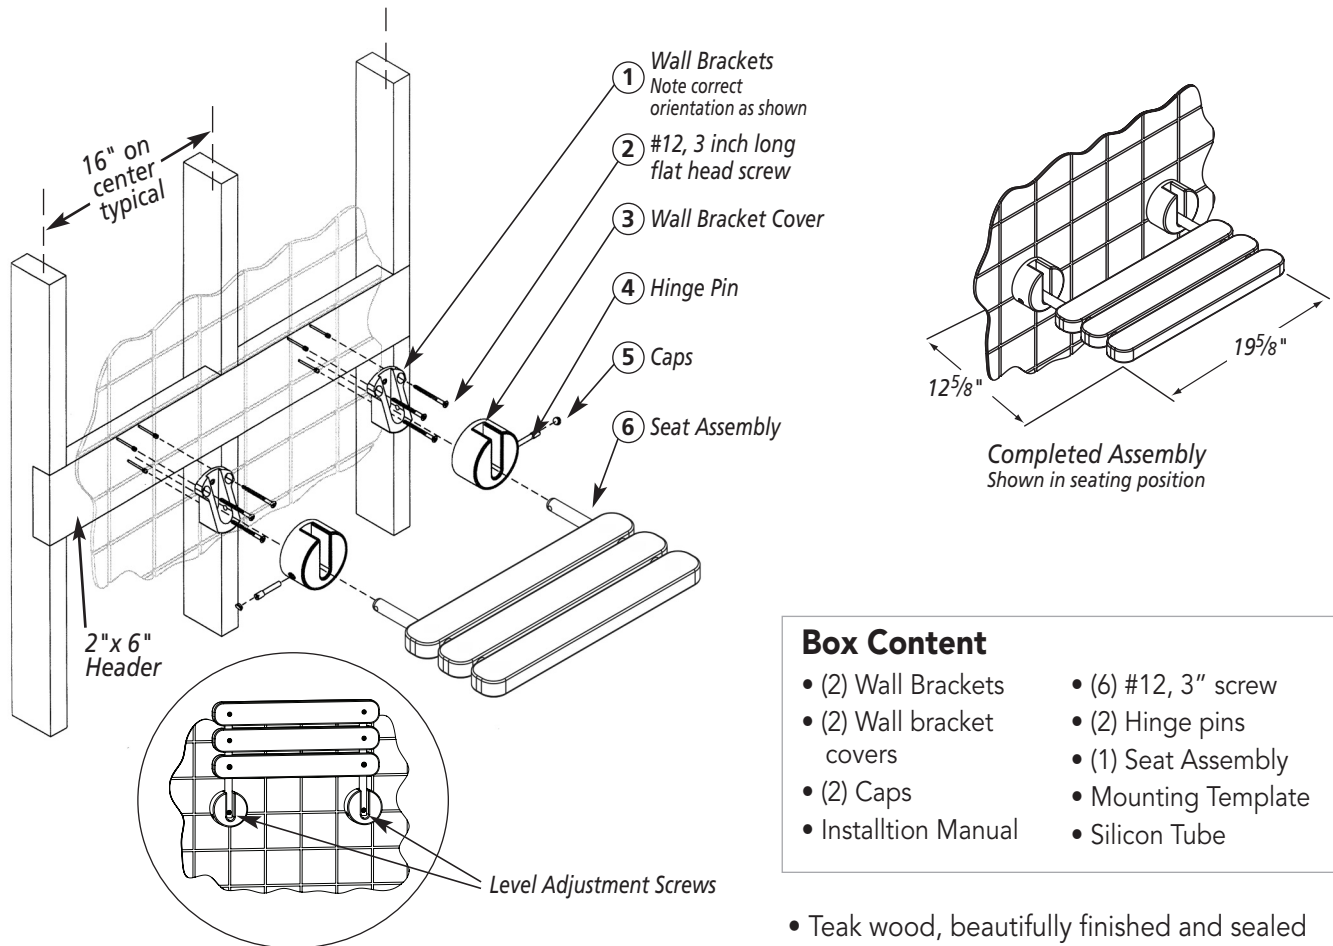

Wall-Mounted Seat

Box Content

- (2) Wall Brackets
- (2) Wall bracket covers
- (2) Caps
- Installation Manual
- (6) #12, 3" screw
- (2) Hinge pins
- (1) Seat Assembly
- Mounting Template
- Silicon Tube

CAUTION Contact with teak may result in skin irritation or allergic reactions. If you are allergic to teak use a towel to prevent direct contact with the seat.

- Teak wood, beautifully finished and sealed
- Seat drops for use, folds for storage
- Dimensions 19.75" w x 13.25" d x 1.25" h
- Rated max 250 lbs.
- For use in any shower

FOR ILLUSTRATIVE PURPOSES ONLY. IMPORTANT NOTE: FOR SAFE AND TROUBLE FREE INSTALLATION