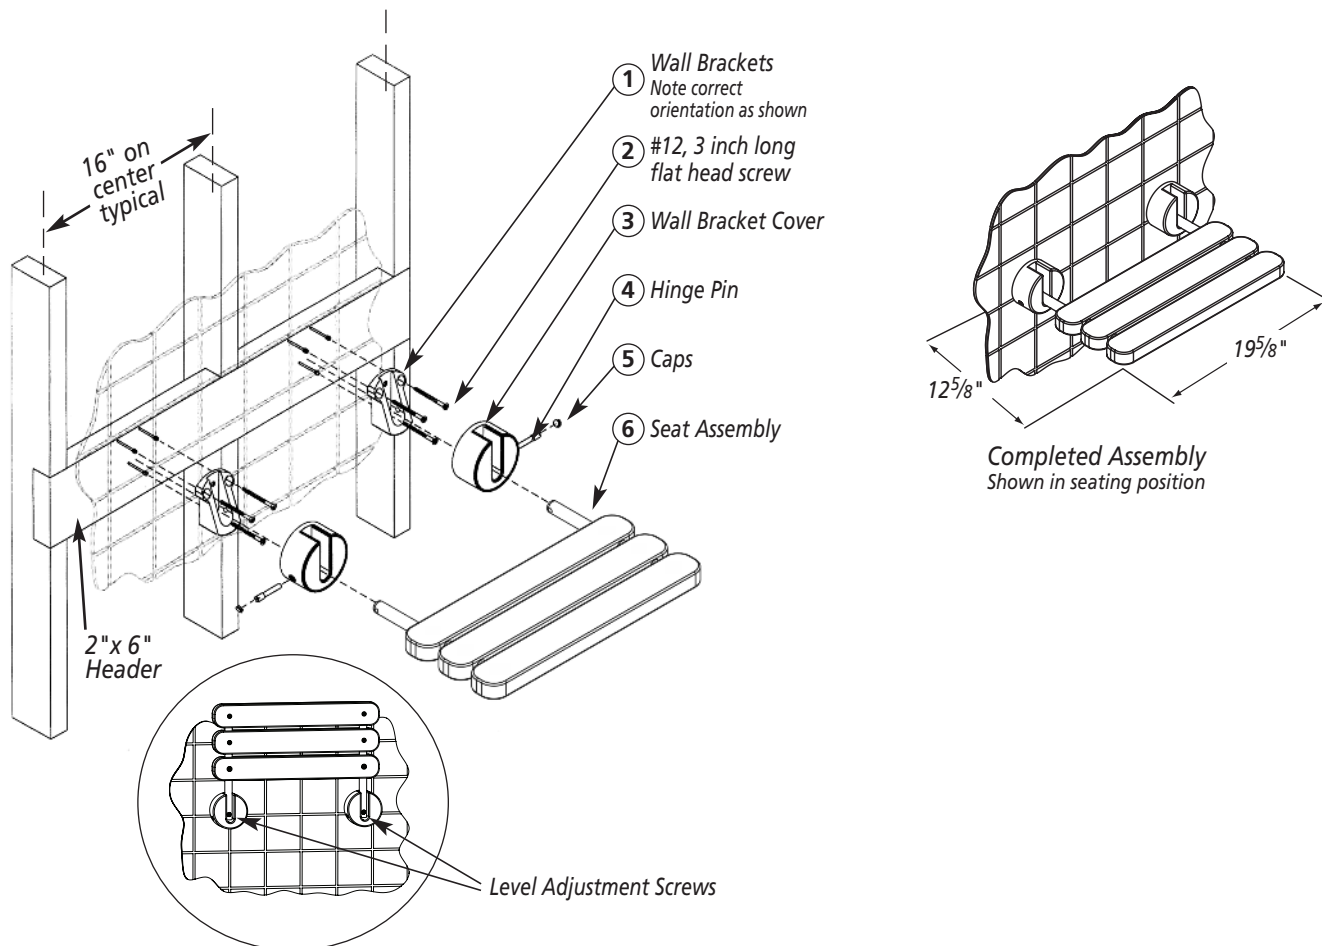

Wall-Mounted Seat

Box Content

- (2) Wall Brackets
- (2) Wall bracket covers
- (2) Caps
- Installation Manual
- Silicon Tube
- (6) #12, 3" screw
- (2) Hinge pins
- (1) Seat Assembly
- Mounting Template
- Teak wood, beautifully finished and sealed
- Seat drops for use, folds for storage
- Dimensions 19.75" w x 13.25" d x 1.25" h
- Rated max 250 lbs.
- For use in any shower

NOTE: FOR ILLUSTRATIVE PURPOSES ONLY.

IMPORTANT: See the Mr.Steam Wall-Mounted Seat Installation Instructions, PUR 100399 for details.

Click here to download this manual: <http://mrsteam.com/products/technical-downloads.html>