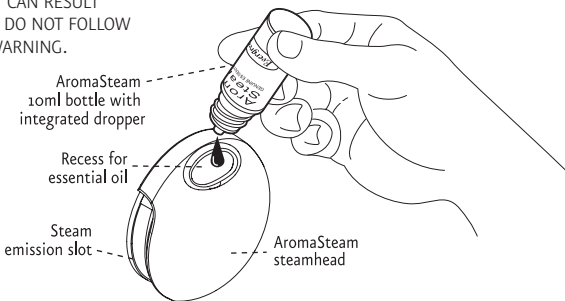

Using Mr.Steam® Essential Oils

mr.steam®

Enjoy AromaSteam™ essential oils by placing a drop or two, into your AromaSteam steam head as shown in the illustration. Only use Mr.Steam® AromaSteam essential oils in a Mr.Steam AromaSteam steamhead.

! CAUTION

Use essential oils with caution. Essential oils are for external use only. Keep out of reach of children. Essential oils are highly concentrated and are potent substances and should not be applied directly to the skin as they can be irritants. Use essential oils with caution.

! CAUTION

Place the drops into the Mr.Steam AromaSteam steamhead recess prior to turning on the steambath. Do not place drops in a hot steam head as **SERIOUS INJURY CAN RESULT IF YOU DO NOT FOLLOW THIS WARNING.**

! CAUTION

Start with one drop to gauge strength and suitability. Limit to a maximum of a few drops during a steambathing session.

! CAUTION

Some people may find that the aroma makes them dizzy and the user should exit the steam bath **IMMEDIATELY**. If skin irritation occurs stop using the oils immediately. Remove any excess oil by washing in mild soap and water. If ingested, rinse mouth with water. Administer water or milk to dilute. Contact a physician immediately.

Tightly close containers when storing oils. Keep away from sources of ignition.

mr.steam®
Sussman-Automatic Corp.®
www.mrsteam.com
info@mrsteam.com

43-20 34th Street
Long island City NY 11101
Tel: 1-800-767 STEAM
Fax: 718-472-3256

9410 S. La Cienega Blvd.
Inglewood CA 90301
Tel: 1-800 72 STEAM
Fax: 310-216-2944

PUR 100406