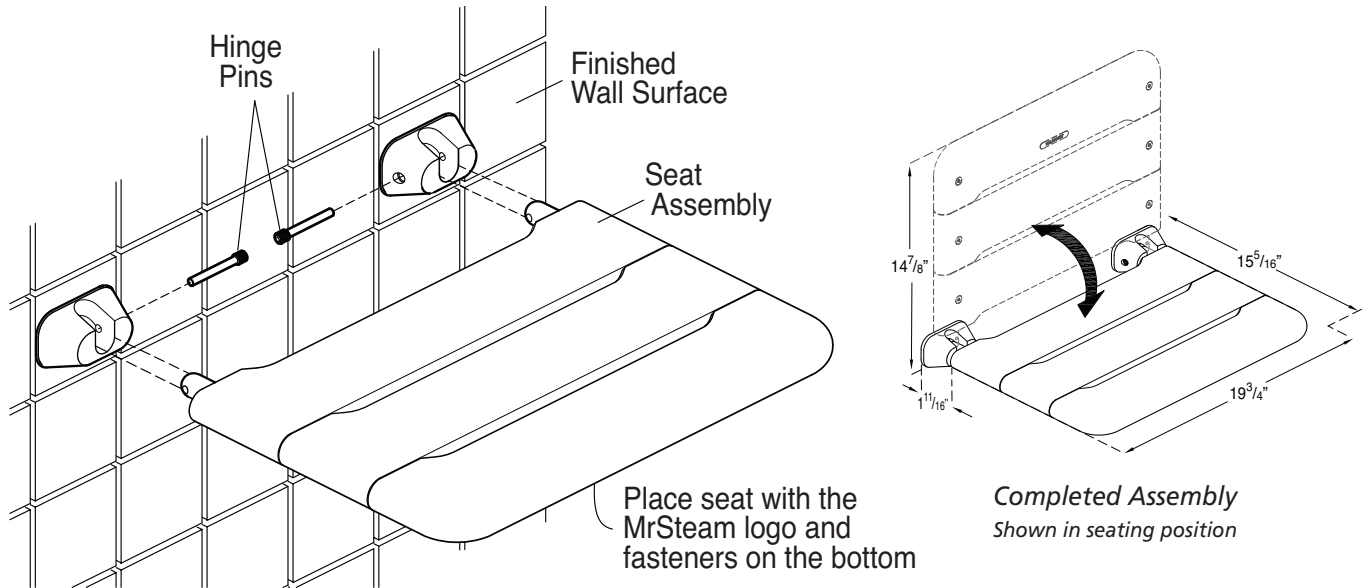

WallSeat

Box Content

- (2) Wall Brackets
- (2) 3/8" x 4" Lag Bolt
- (2) Hinge pins
- (1) Seat Assembly
- Mounting Template
- Silicon Tube
- Installation Manual
- Teak wood, beautifully finished and sealed
- Seat drops for use, folds for storage
- Dimensions 19 3/4" w x 15 5/16" d x 1 1/4" h
- Rated max 250 lbs.
- For use in any shower

CAUTION Contact with teak may result in skin irritation or allergic reactions. If you are allergic to teak use a towel to prevent direct contact with the seat.

FOR ILLUSTRATIVE PURPOSES ONLY. IMPORTANT NOTE: FOR SAFE AND TROUBLE FREE INSTALLATION visit mrsteam.com before installation to download the Installation, Operation and Maintenance Manual or refer to the manual provided with the unit.